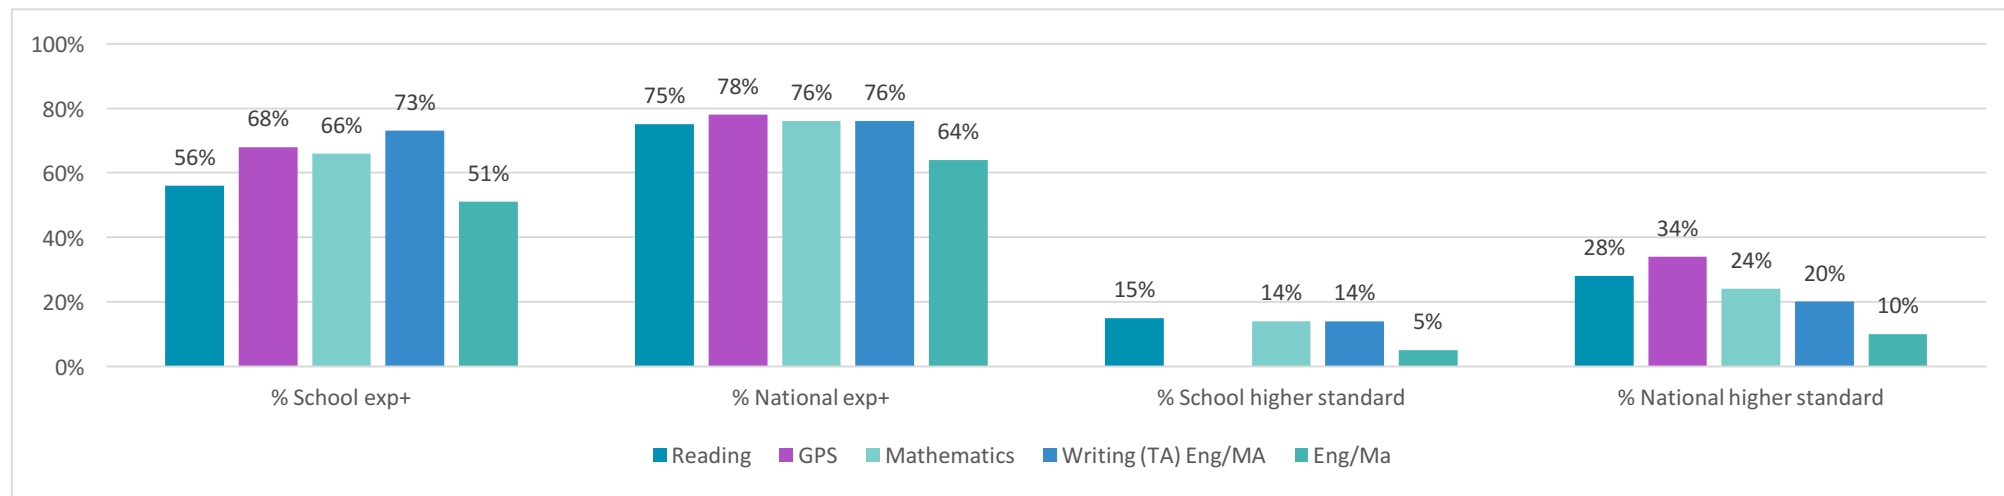

Key Stage 2 Outcomes

% of Pupils reaching the expected standard and the higher standard in 2018:

Pupils' average score in the reading, grammar and mathematics tests:

	School average scaled score	National average scaled score
Reading	102	105
Grammar, punctuation & spelling	106	106
Mathematics	103	104

KS1 to KS2 Progress

The progress measures compare pupils' key stage 2 results to those of other pupils nationally with similar prior attainment.

	Reading	Writing	Mathematics
Grove Progress Measures	-1.5	0.9	-1.3